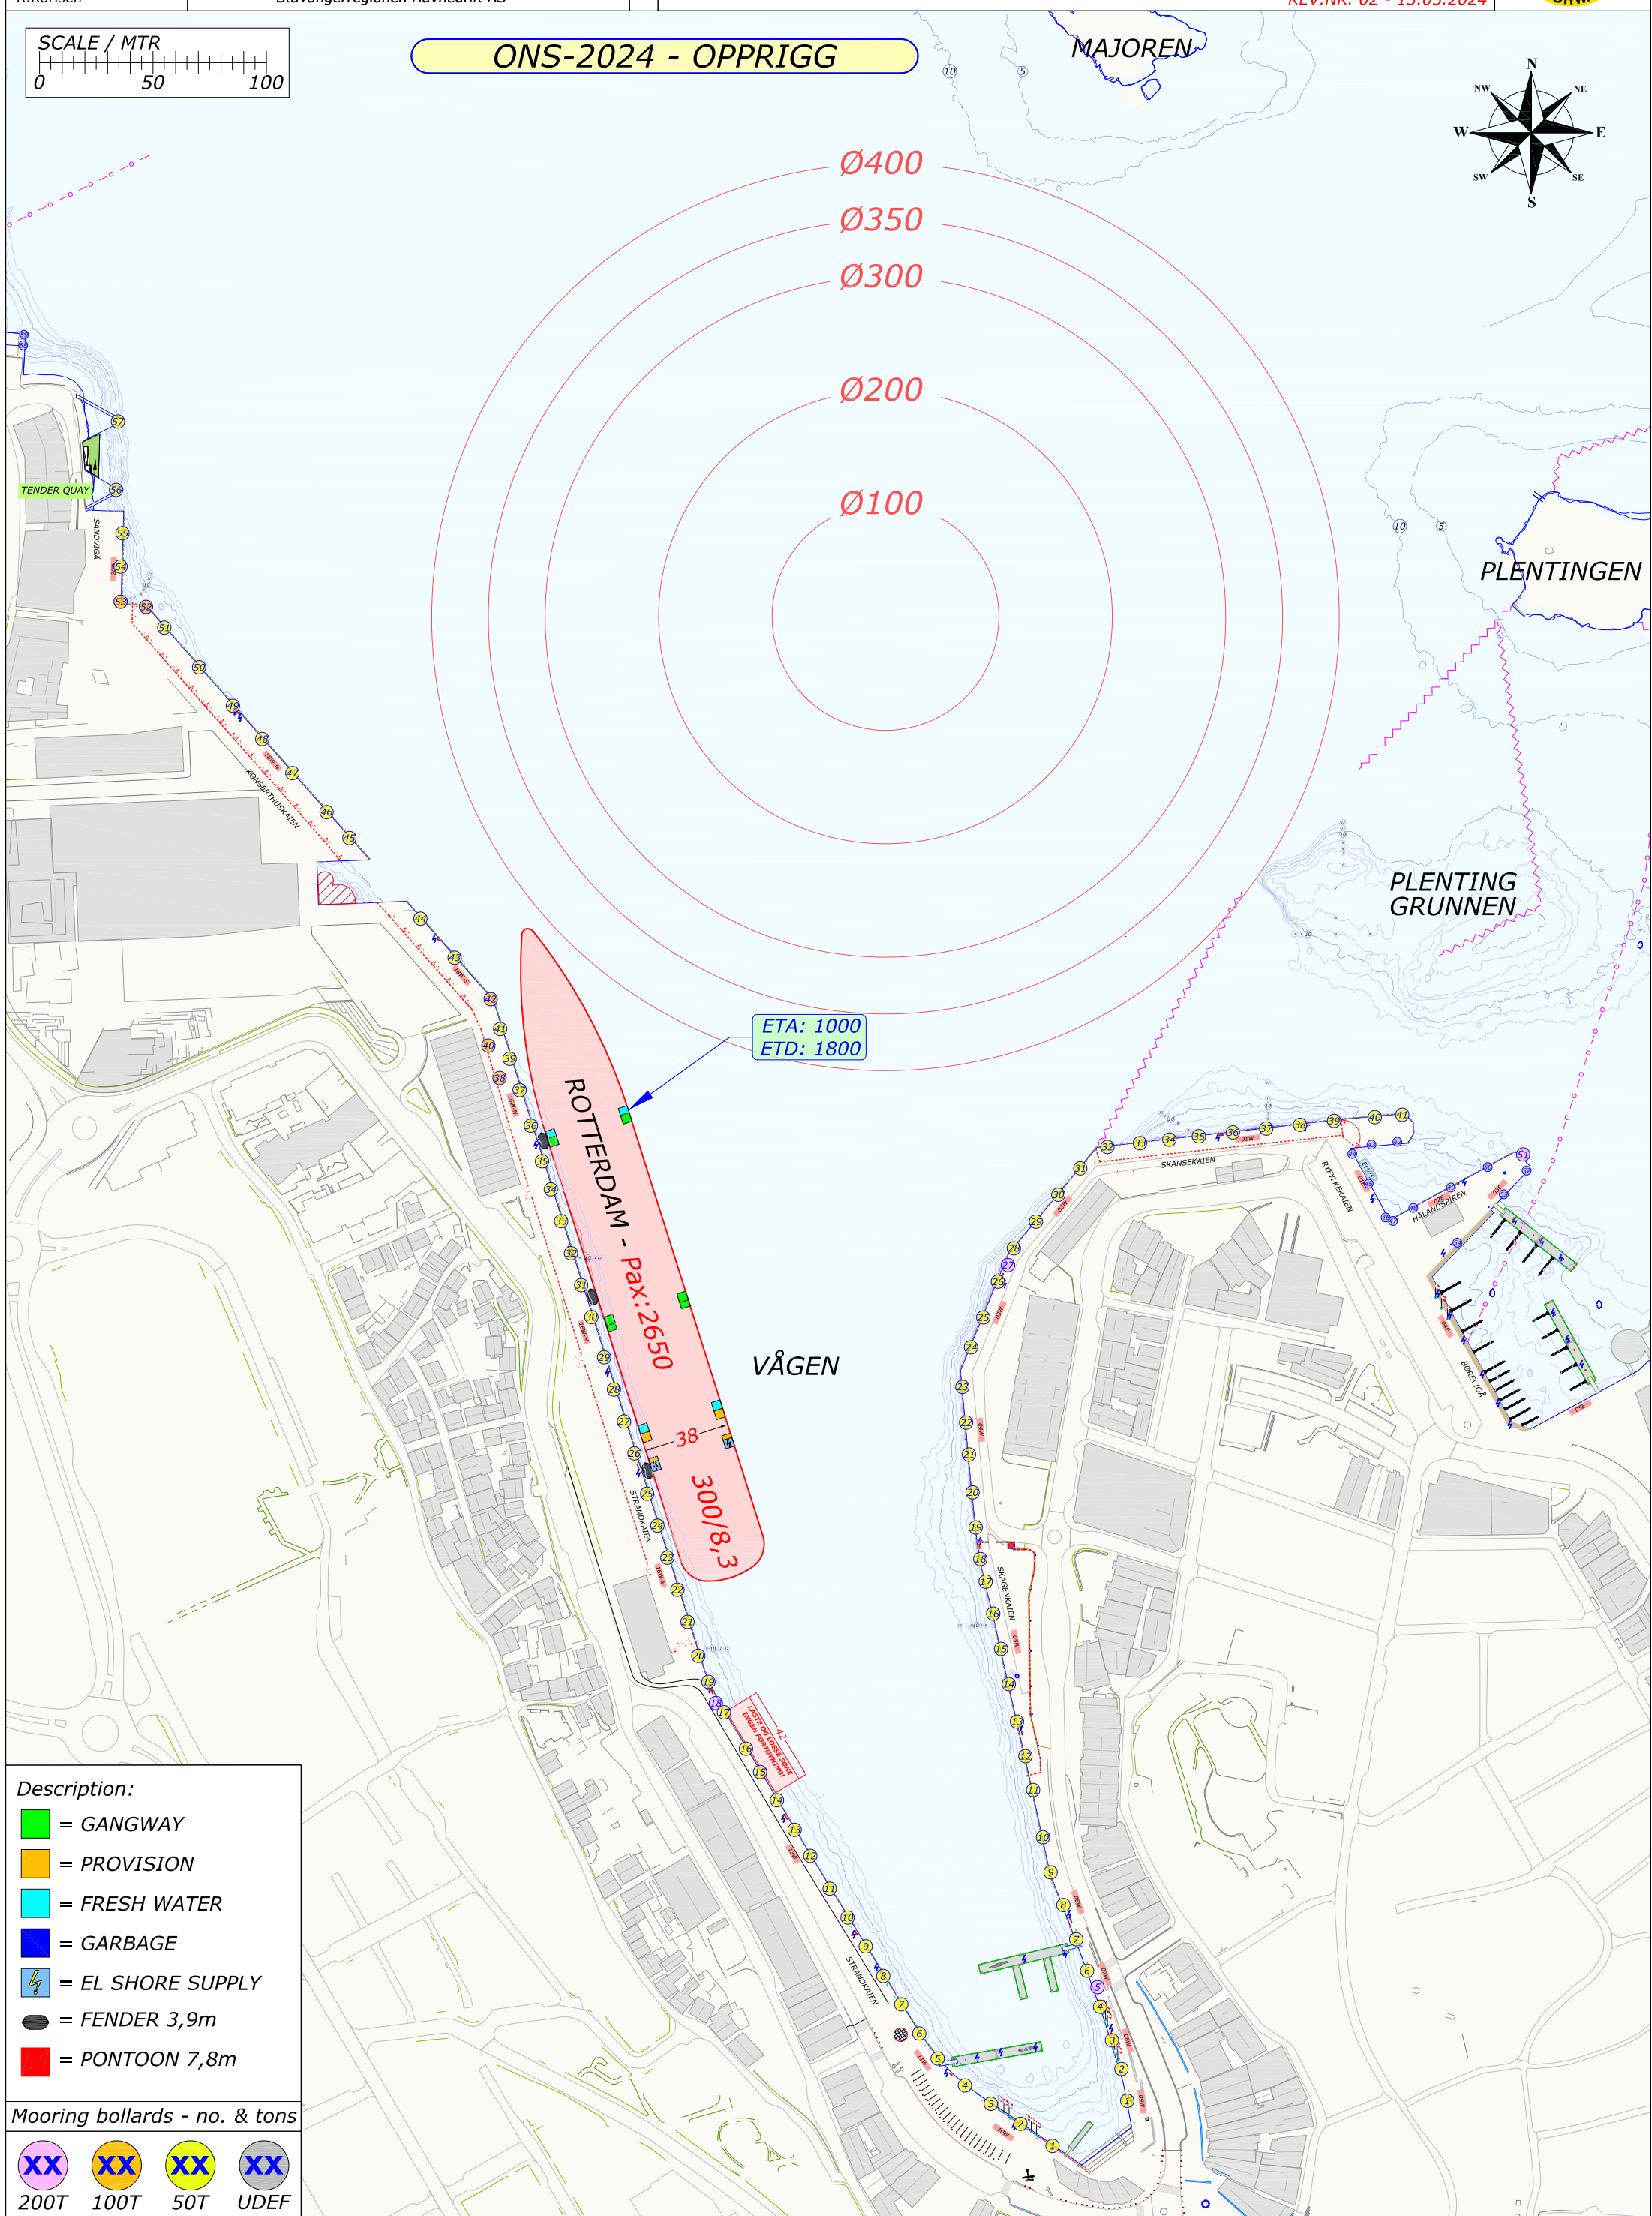

ONS-2024 - OPPRIGG

- Description:**
- = GANGWAY
 - = PROVISION
 - = FRESH WATER
 - = GARBAGE
 - ⚡ = EL SHORE SUPPLY
 - = FENDER 3,9m
 - = PONTOON 7,8m

- Mooring bollards - no. & tons**
- XX 200T
 - XX 100T
 - XX 50T
 - XX UDEF